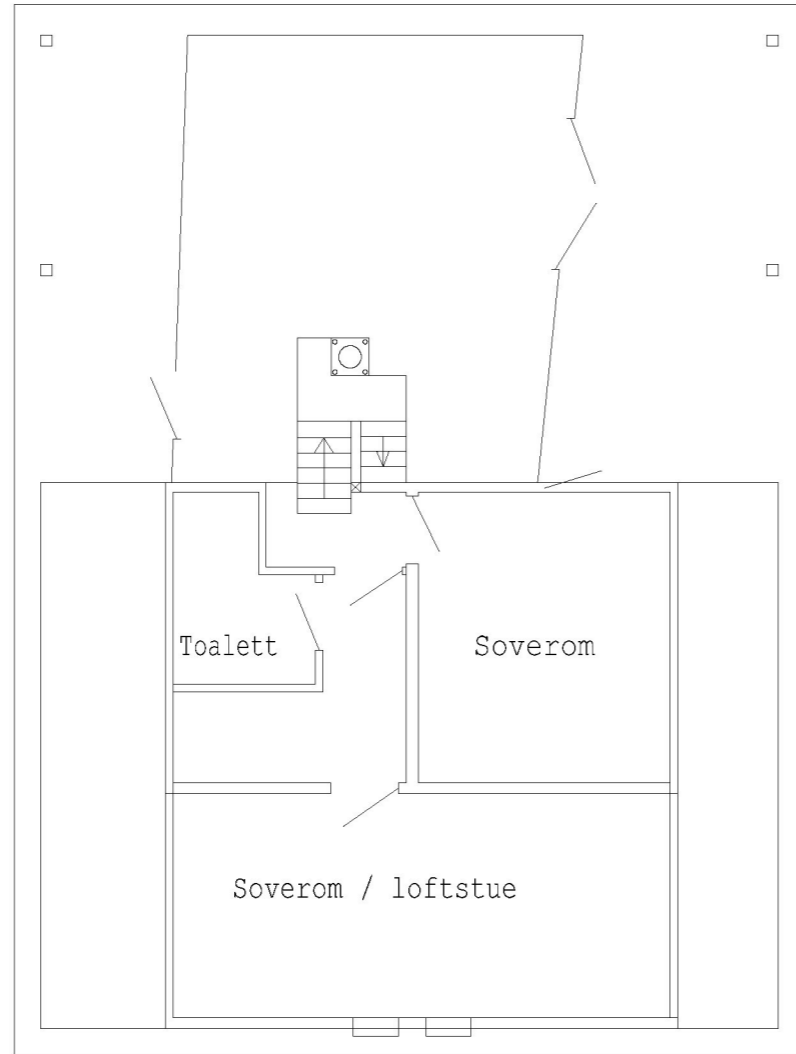

Hems

Snitt

|                  |                        |
|------------------|------------------------|
| Date: 03.01.2002 | Title:                 |
| Drawn by: GNE    | As Built Drawing       |
| Scale: 1 : 100   | Gnr. 122 Br.nr. 77/141 |
|                  | Tilbygg hytte          |