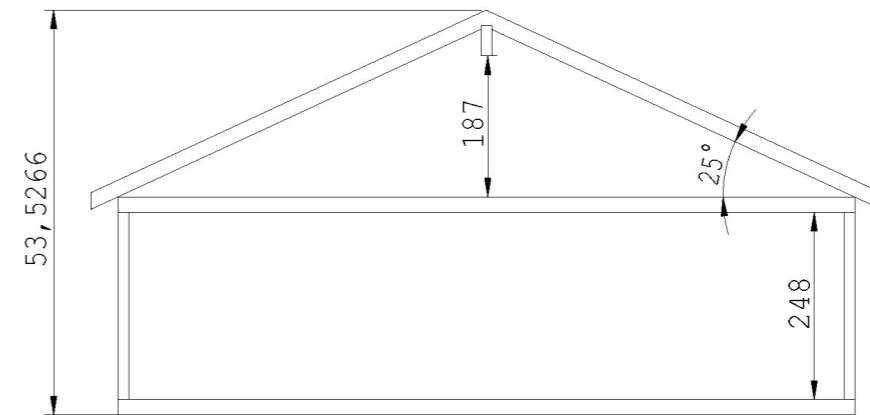

Hems

Snitt

|                  |                        |
|------------------|------------------------|
| Date: 03.01.2002 | Title:                 |
| Drawn by: GNE    | As Built Drawing       |
| Scale: 1 : 100   | Gnr. 122 Br.nr. 77/141 |
|                  | Tilbygg hytte          |