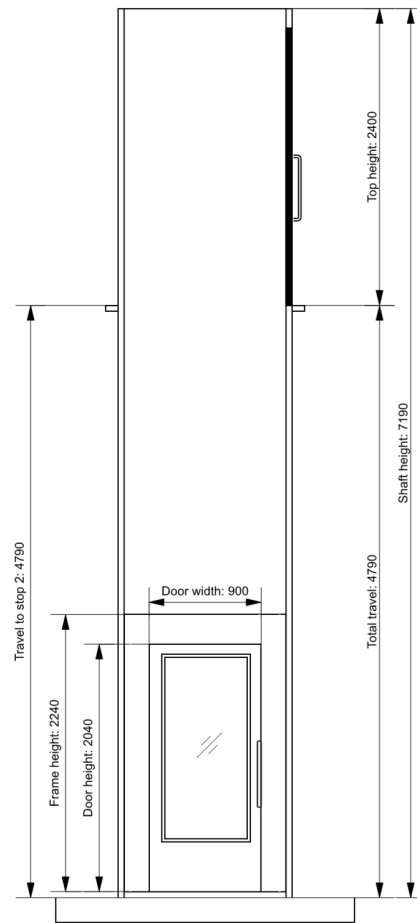

View A

View B

View C

<b>Lift info</b> Lift finish RAL 9016 Shaft RAL 9016 Platform RAL 9016 Door RAL 9016 Door frame RAL 9016 Drive 230V 3-phase Ceiling Built-in LED light Outdoor No Floor Dark grey Glass	<b>View A</b> <b>Stop 2</b> View A LargeGlass Door Ext. opener Glass Clear SS No	<b>View B</b> View B LargeGlass Door Ext. opener Glass Clear SS No	<b>View C</b>
	<b>Stop 1</b>		
	<b>Lift model:</b> Aritco PublicLift Access		
	<b>Revision number:</b> 01		
<b>Order number:</b> <b>AR258590</b>	<b>Site name:</b> L6069 Torfæustunet		
	<b>Order date:</b> oktober 10 2022		<b>Ref. no.:</b> P
			<b>Signature:</b> _____