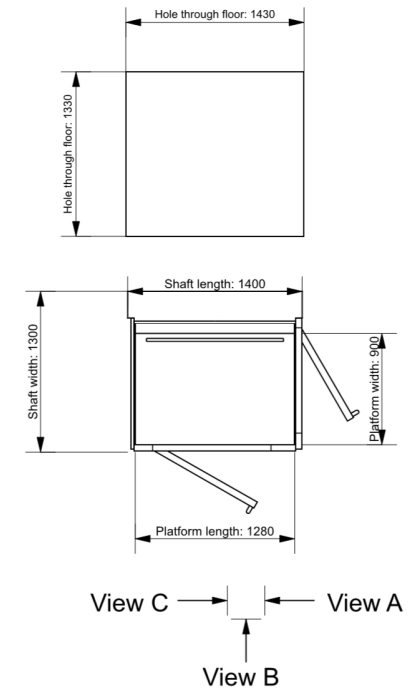

View A

View B

View C

<b>Lift info</b> Lift finish RAL 9016 Shaft RAL 9016 Platform RAL 9016 Door RAL 9016 Door frame RAL 9016 Drive 230V 3-phase Ceiling Built-in LED light Outdoor No Floor Dark grey Glass	<b>View A</b> <b>Stop 2</b> View A LargeGlass Door Ext. opener Glass Clear SS No	<b>View B</b> View B LargeGlass Door Ext. opener Glass Clear SS No	<b>View C</b>
	<b>Stop 1</b>		
	<b>Lift model:</b> Aritco PublicLift Access		
	<b>Revision number:</b> 01		
<b>Order number:</b> <b>AR258590</b>	<b>Site name:</b> L6069 Torfæustunet		
	<b>Order date:</b> oktober 10 2022		<b>Ref. no.:</b> P
			<b>Signature:</b> _____