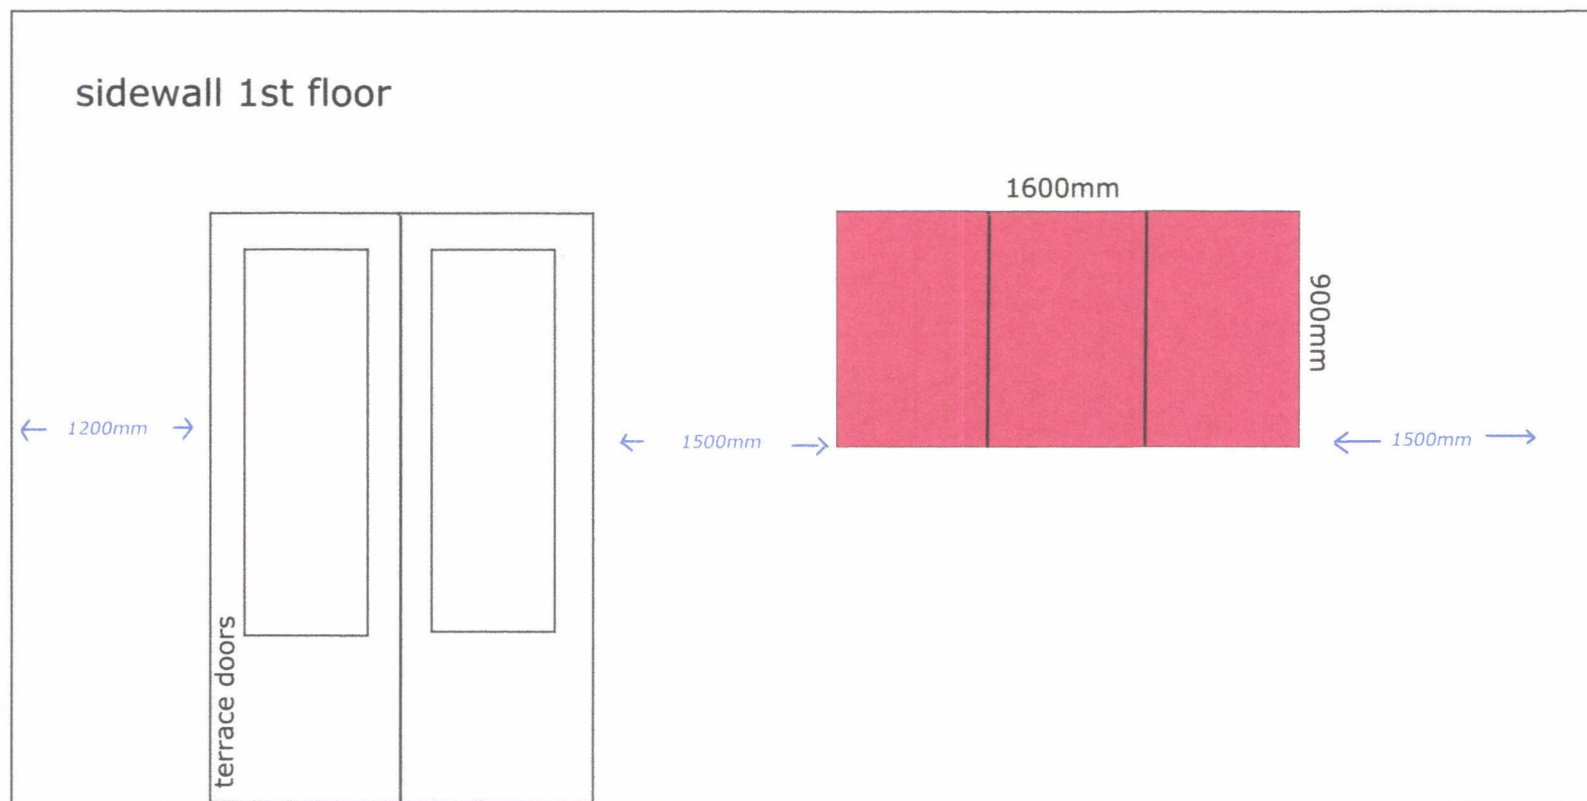

Top view of Vestre Karmøyveg 748

Permit request for expanding terrace outside marked in red

North
↑

West
←

East
→

South
↓

Side view of Vestre Karmøyveg 748
Permit request window (kitchen) marked in red

Permit request for Vestre Karmøyveg748 marked in red

- 1: windows rooftop (3x)
- 2: window kitchen
- 3: expand terrace

1: windows rooftop (3x)
780mm x 1180mm

2: window kitchen:
1600mm x 900mm

3: expand terrace:
6000mm x 2500mm

North

East

South

West