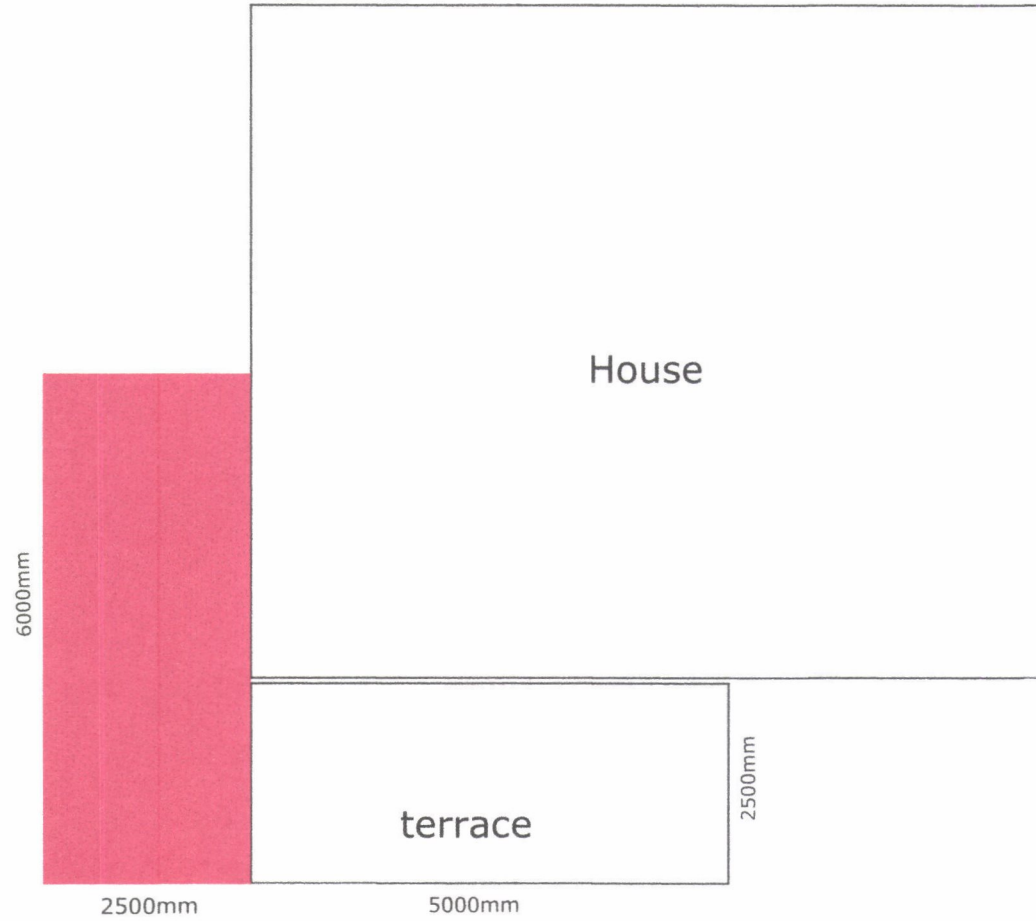

Top view of Vestre Karmøyveg 748

Permit request for expanding terrace outside marked in red

North
↑

West
←

East
→

South
↓

Side view of Vestre Karmøyveg 748
Permit request window (kitchen) marked in red

Permit request for Vestre Karmøyveg748 marked in red

- 1: windows rooftop (3x)
- 2: window kitchen
- 3: expand terrace

1: windows rooftop (3x)
780mm x 1180mm

2: window kitchen:
1600mm x 900mm

3: expand terrace:
6000mm x 2500mm

North

East

South

West