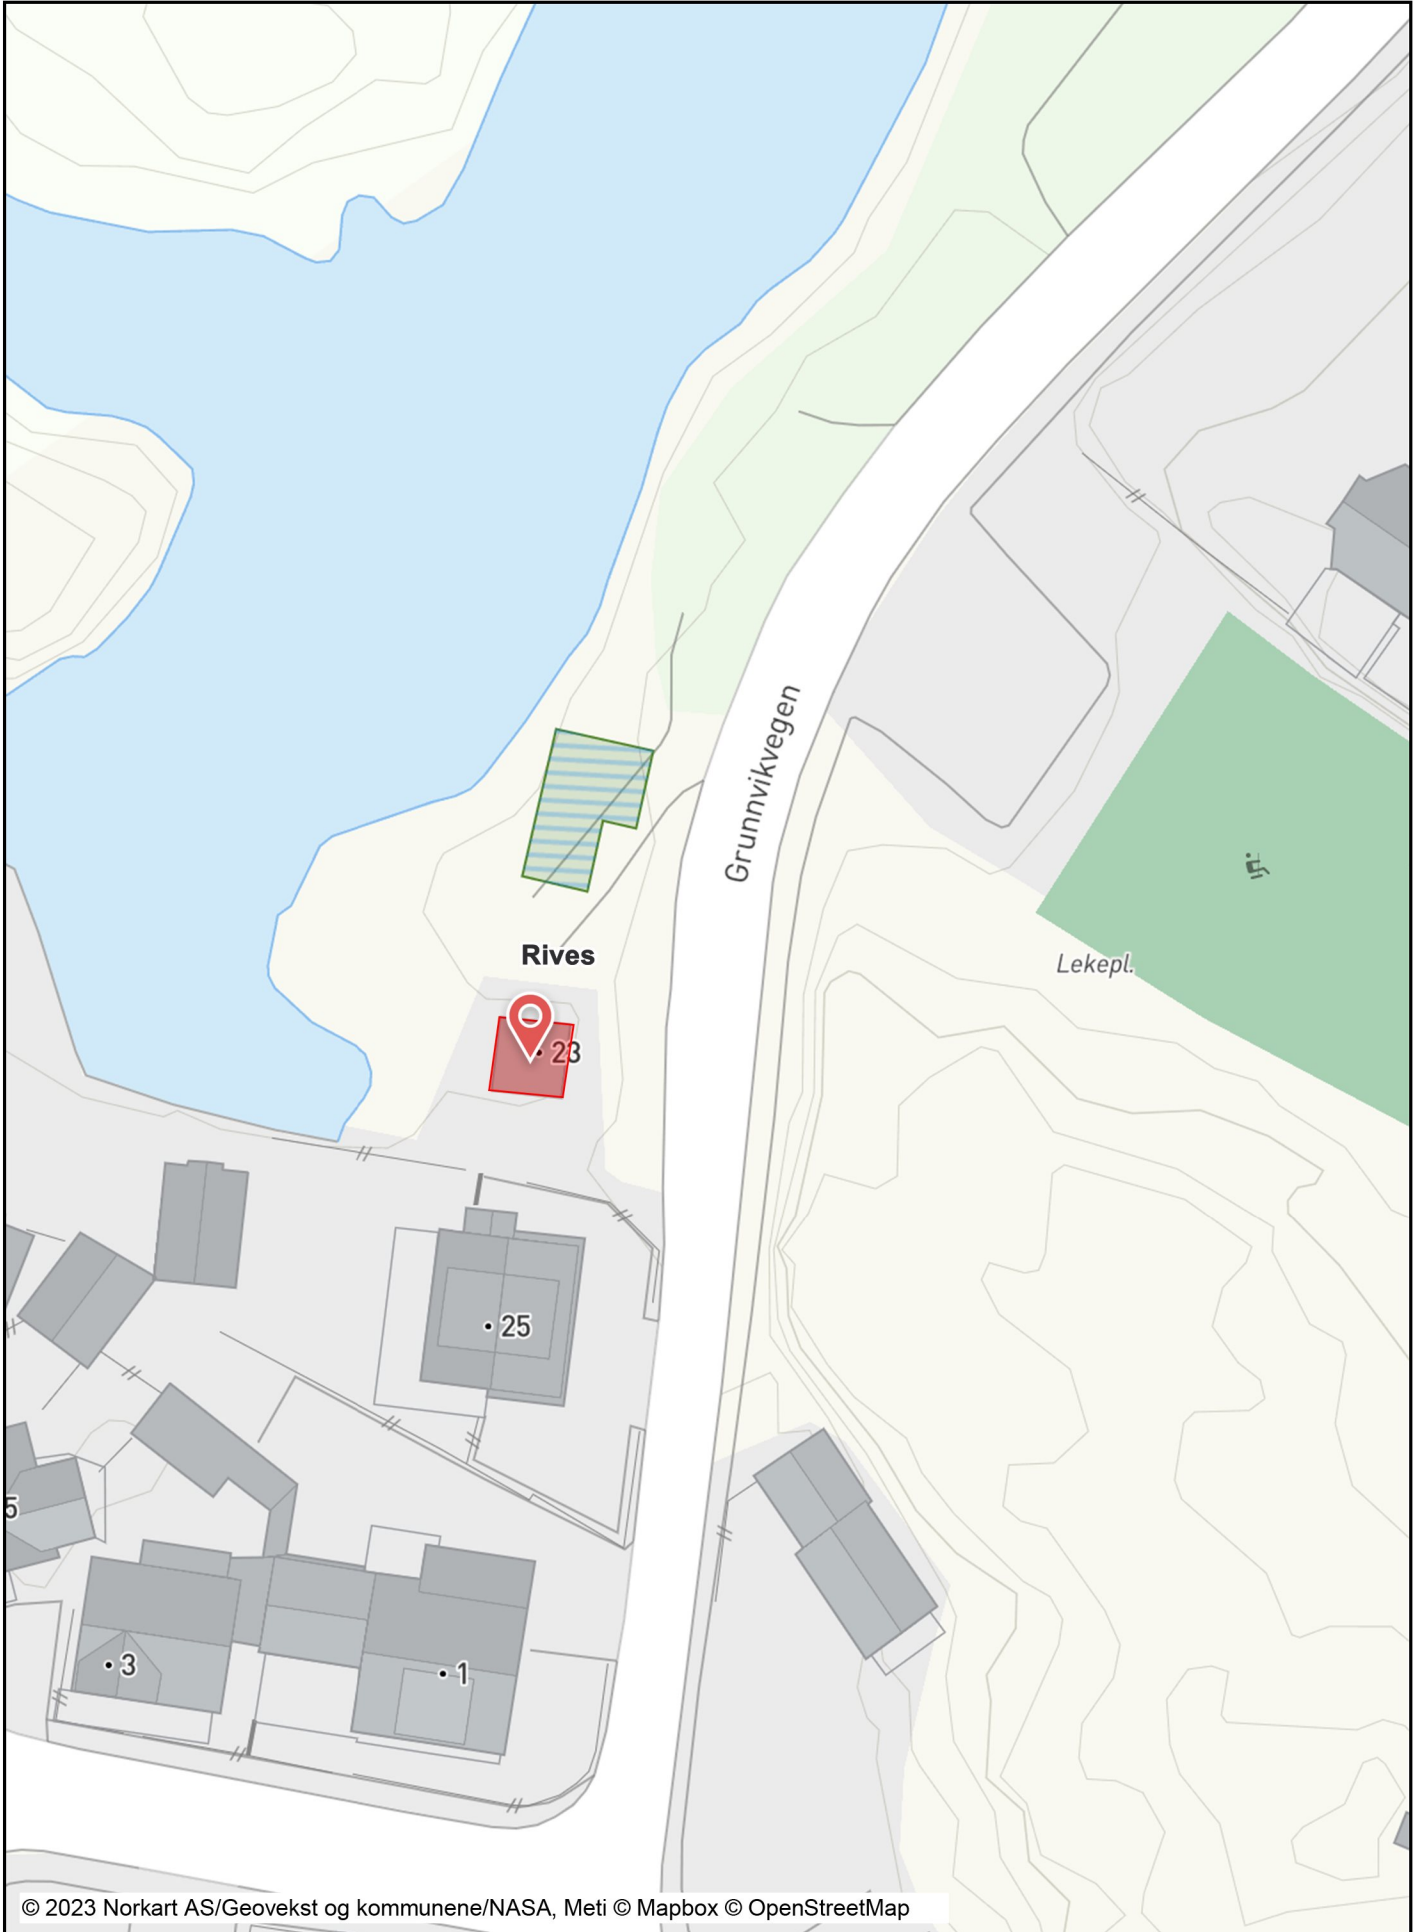

Situasjonskart - 1:500

Dato: 11.05.2023

Målestokk: 1:500

Koordinatsystem: UTM 32N

Tegnforklaring

A large, empty rectangular box with a thin black border, occupying most of the page below the title. It is intended for a drawing or explanation related to the title 'Tegnforklaring'.